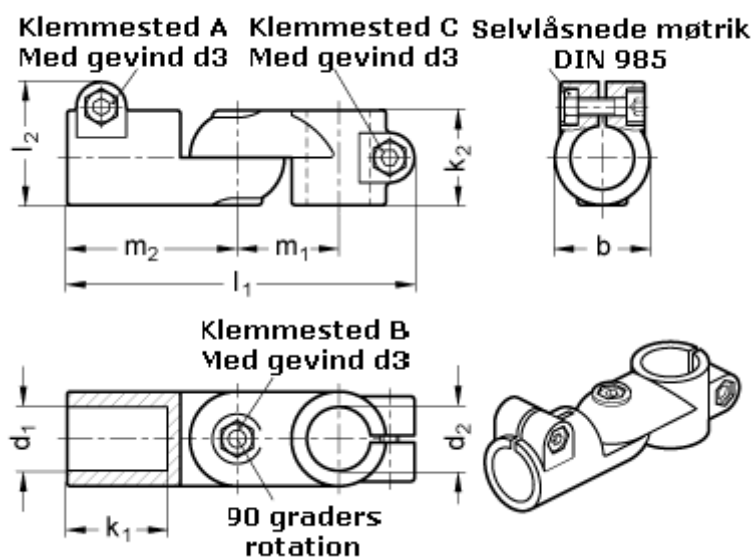

Article number: 20284B42B50S2BL

Description: E+G Swivel connector joint
GN284-B42-B50-2-BL

Measures

$b = 65$	$m_1 = 70$
$d_1 = B42$	$m_2 = 115$
$d_2 = B50$	
$d_3 = M10$	
$k_1 = 74.0$	
$k_2 = 65$	
$l_1 = 230$	
$l_2 = 77.5$	